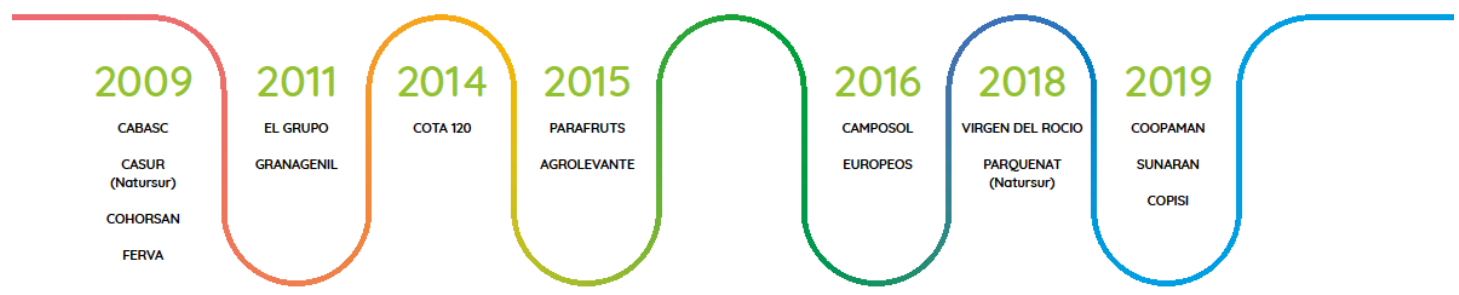

1.- ANTECEDENTES

COOPERATIVAS ASOCIADAS

¿QUIÉNES SOMOS? • COOPERATIVAS ASOCIADAS